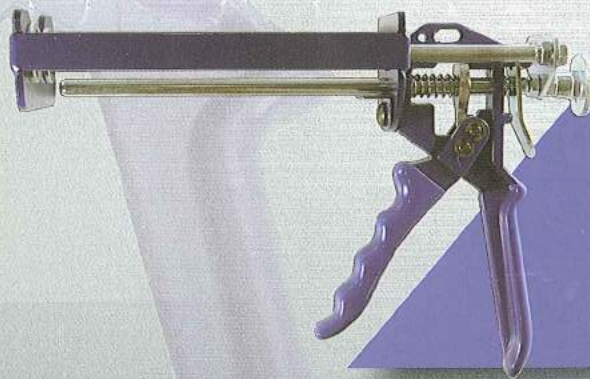

Wellmade Tool

TOOLS FOR THE PROFESSIONAL

4024

Mechanical Dual Cartridge Gun

Distributed by:
Rudolph Bros. & Co.
6550 Oley Speaks Way
Canal Winchester, OH 43110
Phone: 614-833-0707
Fax: 800-600-9508
e-mail: rbcsupport@rudbro.com
www.rudbro.com

- ◀ **Weight : 2.87 lbs**
- ◀ **Fits 200 x 200ml Dual Cartridge**
- ◀ **Ratio 1:1**
- ◀ **Mechanical advantage : 22 to 1**
- ◀ **Max trusting force : 400 lb.**

Wellmade Tool

TOOLS FOR THE PROFESSIONAL

www.wellmadetool.com